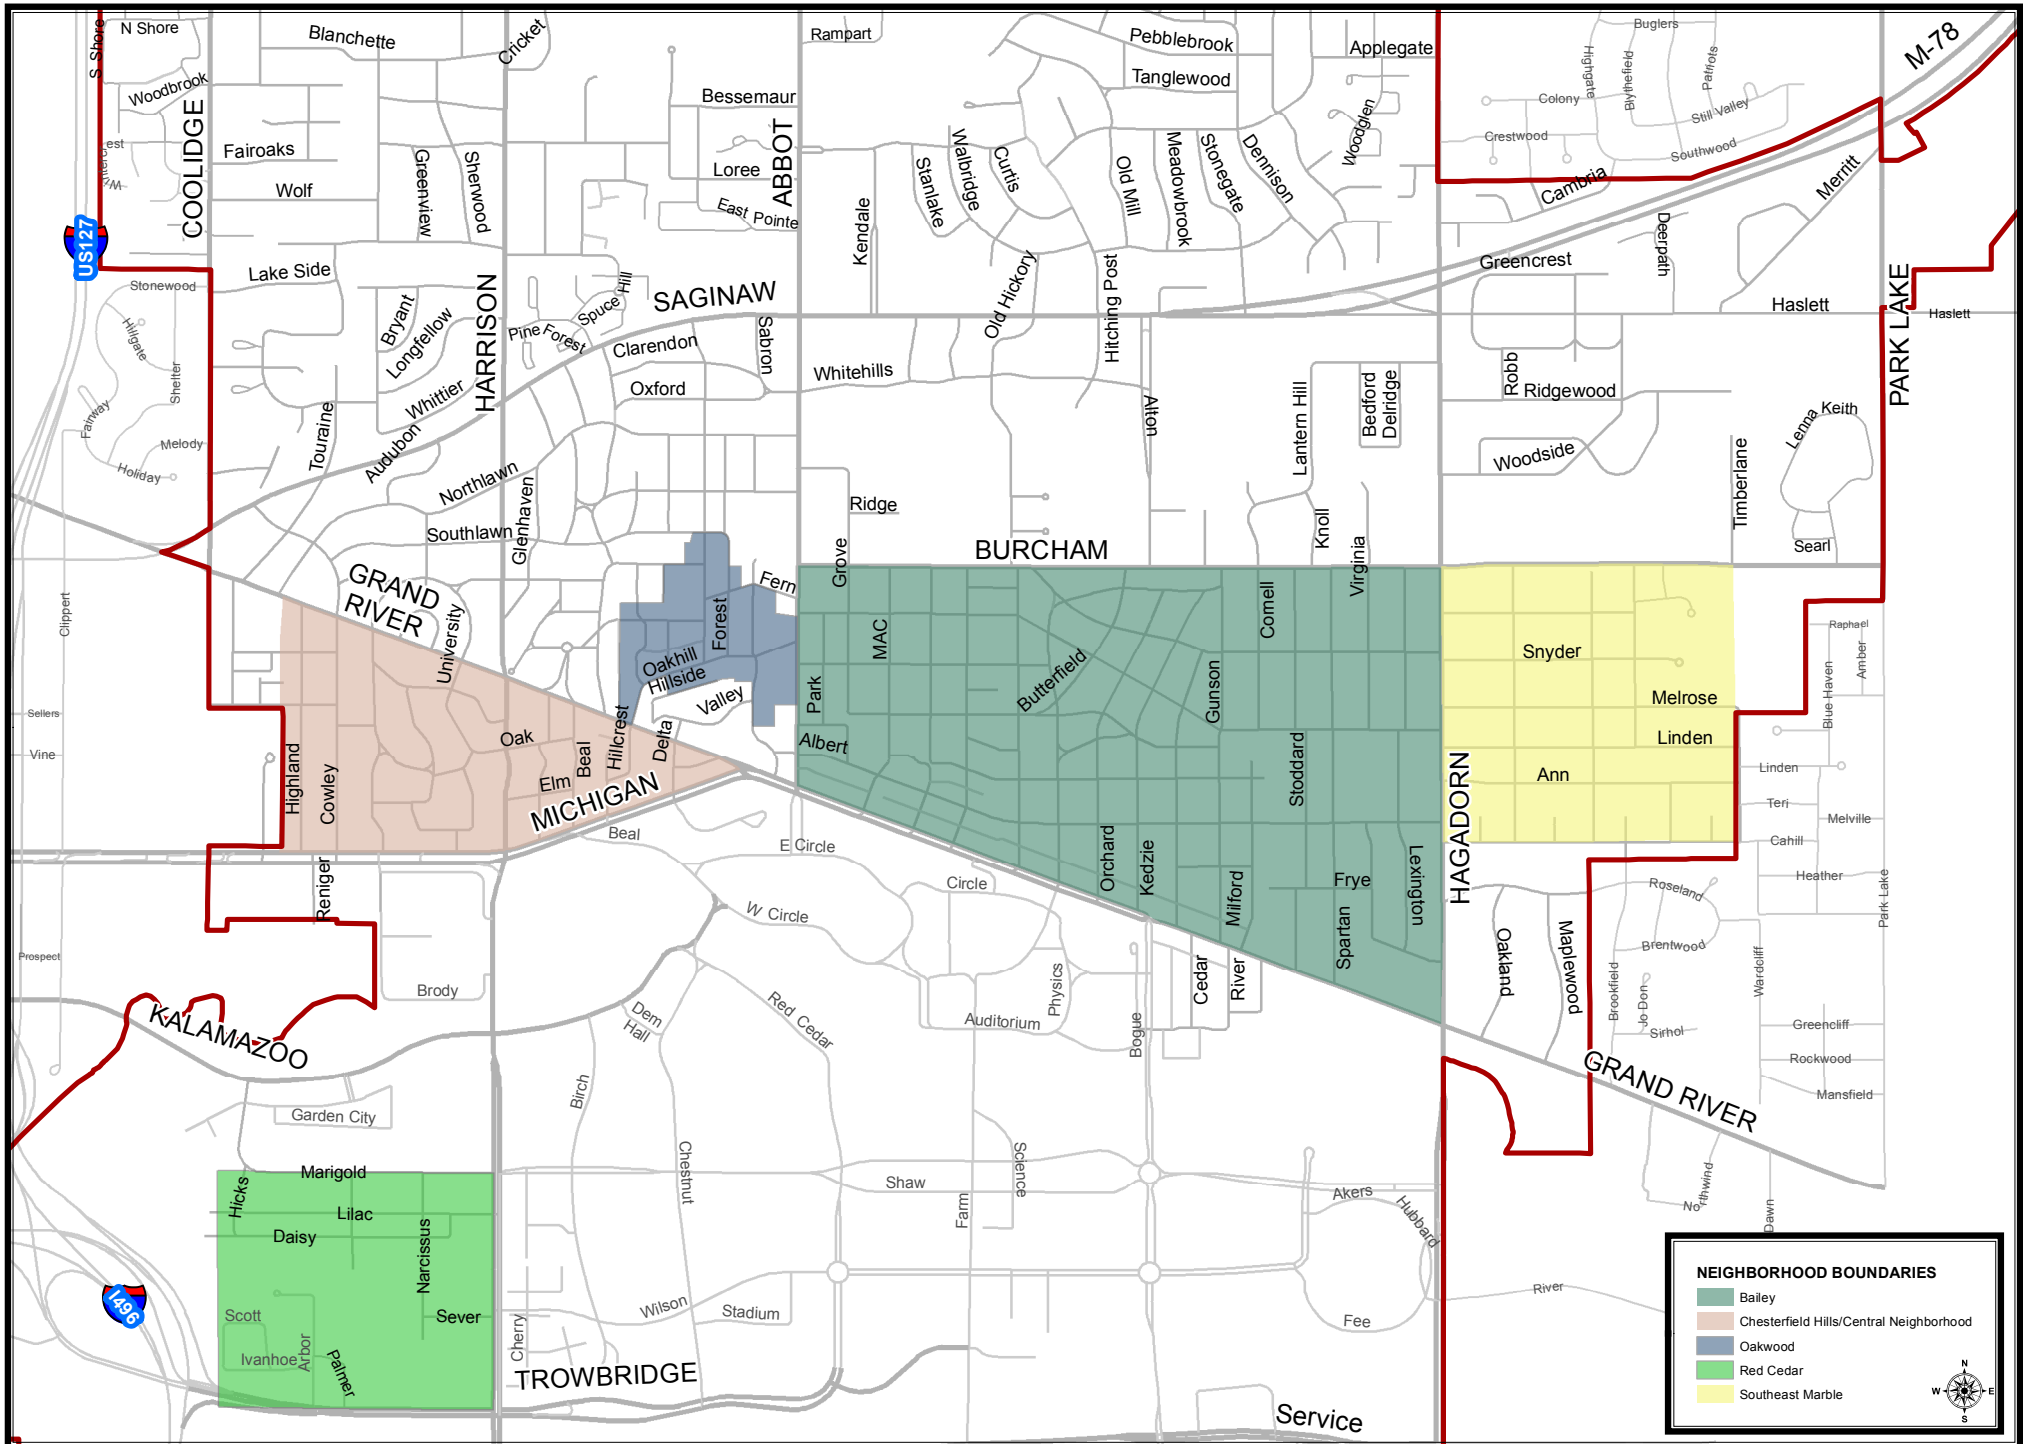

HOAP NEIGHBORHOODS IN EAST LANSING

NEIGHBORHOOD BOUNDARIES

- Red Cedar
- Southwest Marble
- Southwest Marble
- Southwest Marble